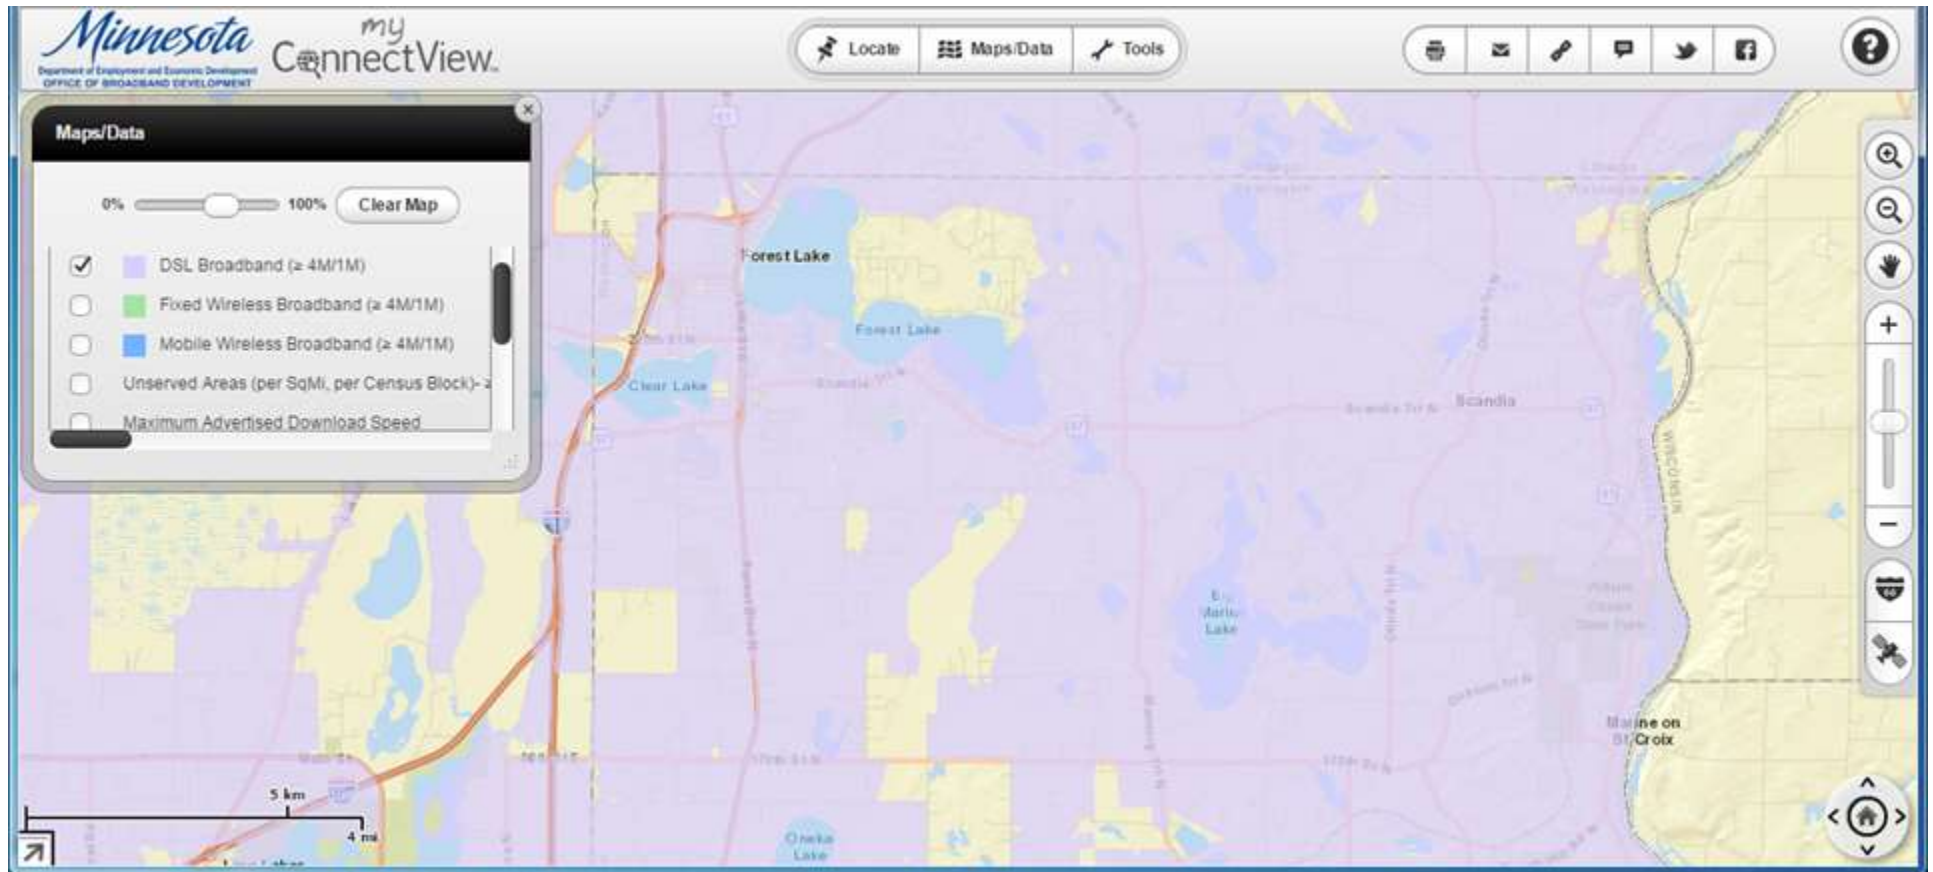

This map shows the area within the Scandia-Marine Exchange (phone numbers 651-433-xxxx).

Frontier indicated their planned upgrades will be for the entire exchange.

This map shows the areas where DSL service is currently available (in Purple).

Only a small portion of Scandia does not have DSL available today.

This map shows the areas where Connect America Fund grants have been awarded.

Pink is the area Frontier has been given grant funding.

This map shows the overlay of existing DSL coverage and the Frontier Grant expansion areas.

It looks to me that this covers almost every home and business in Scandia.

This map shows the areas where High Speed Internet is currently available (in Pink).

Expanding this area will require additional talks with Frontier and Mid Continent Communications.