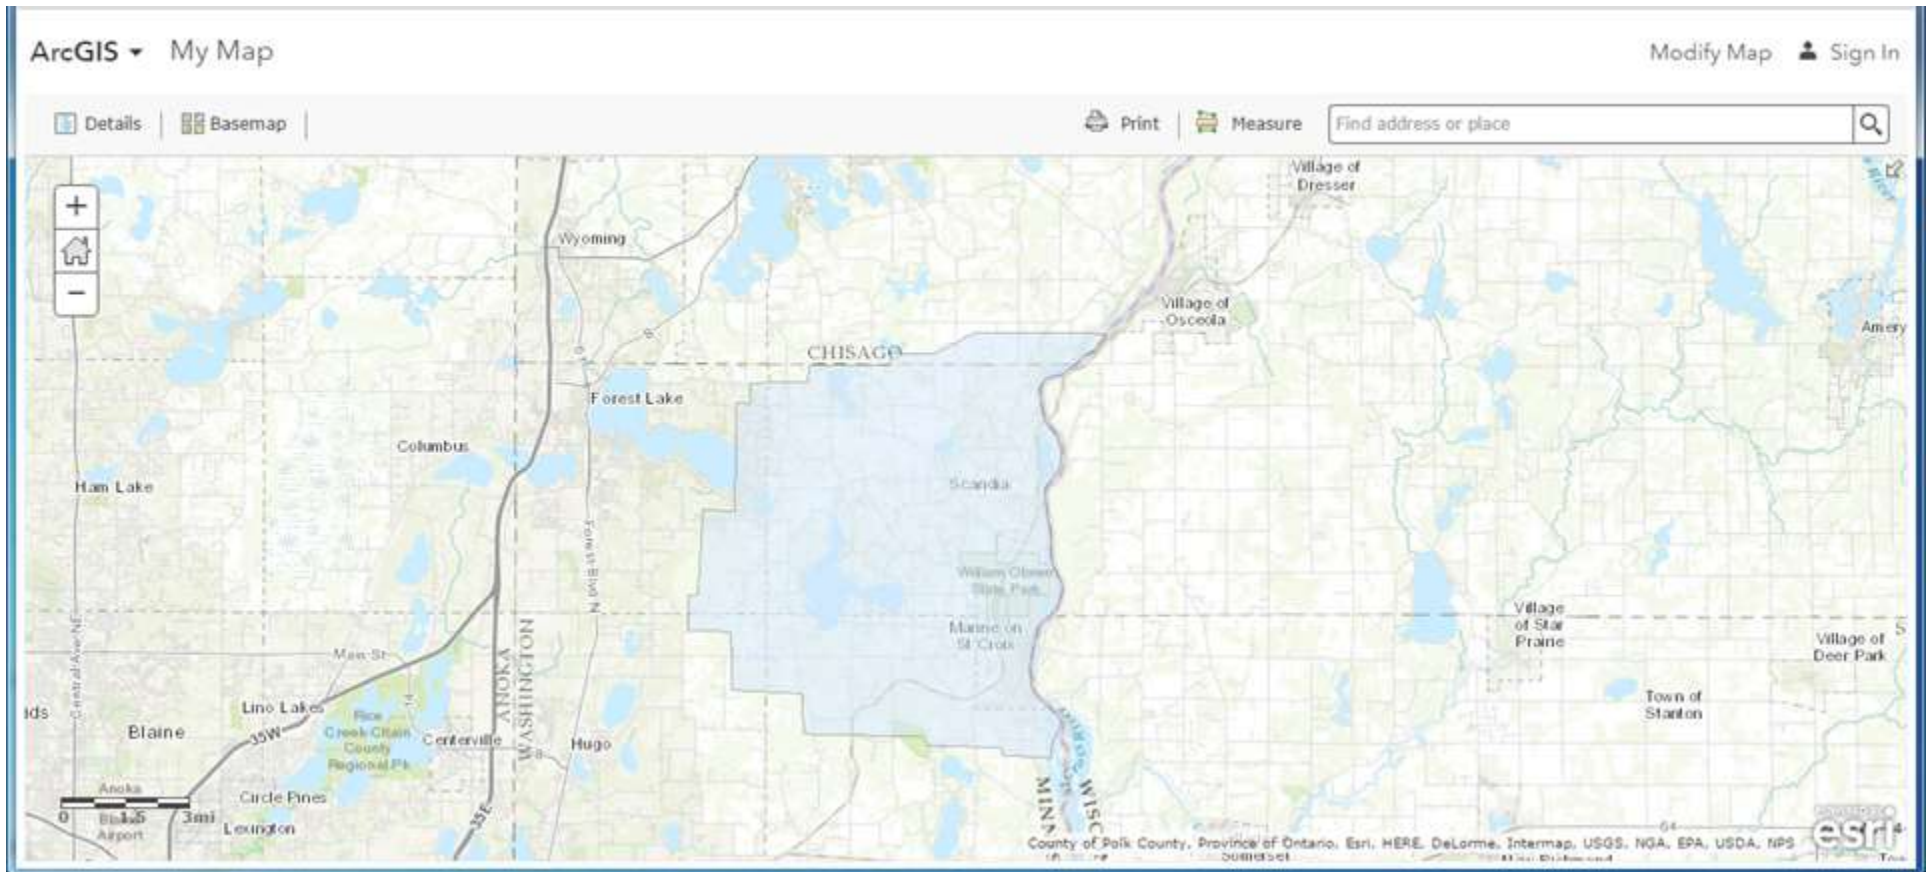

This map shows the area within the Scandia-Marine Exchange (phone numbers 651-433-xxxx).

Frontier indicated their planned upgrades will be for the entire exchange.

This map shows the areas where DSL service is currently available (in Purple).

Only a small portion of Scandia does not have DSL available today.

This map shows the areas where Connect America Fund grants have been awarded.

Pink is the area Frontier has been given grant funding.

This map shows the overlay of existing DSL coverage and the Frontier Grant expansion areas.

It looks to me that this covers almost every home and business in Scandia.

This map shows the areas where High Speed Internet is currently available (in Pink).

Expanding this area will require additional talks with Frontier and Mid Continent Communications.