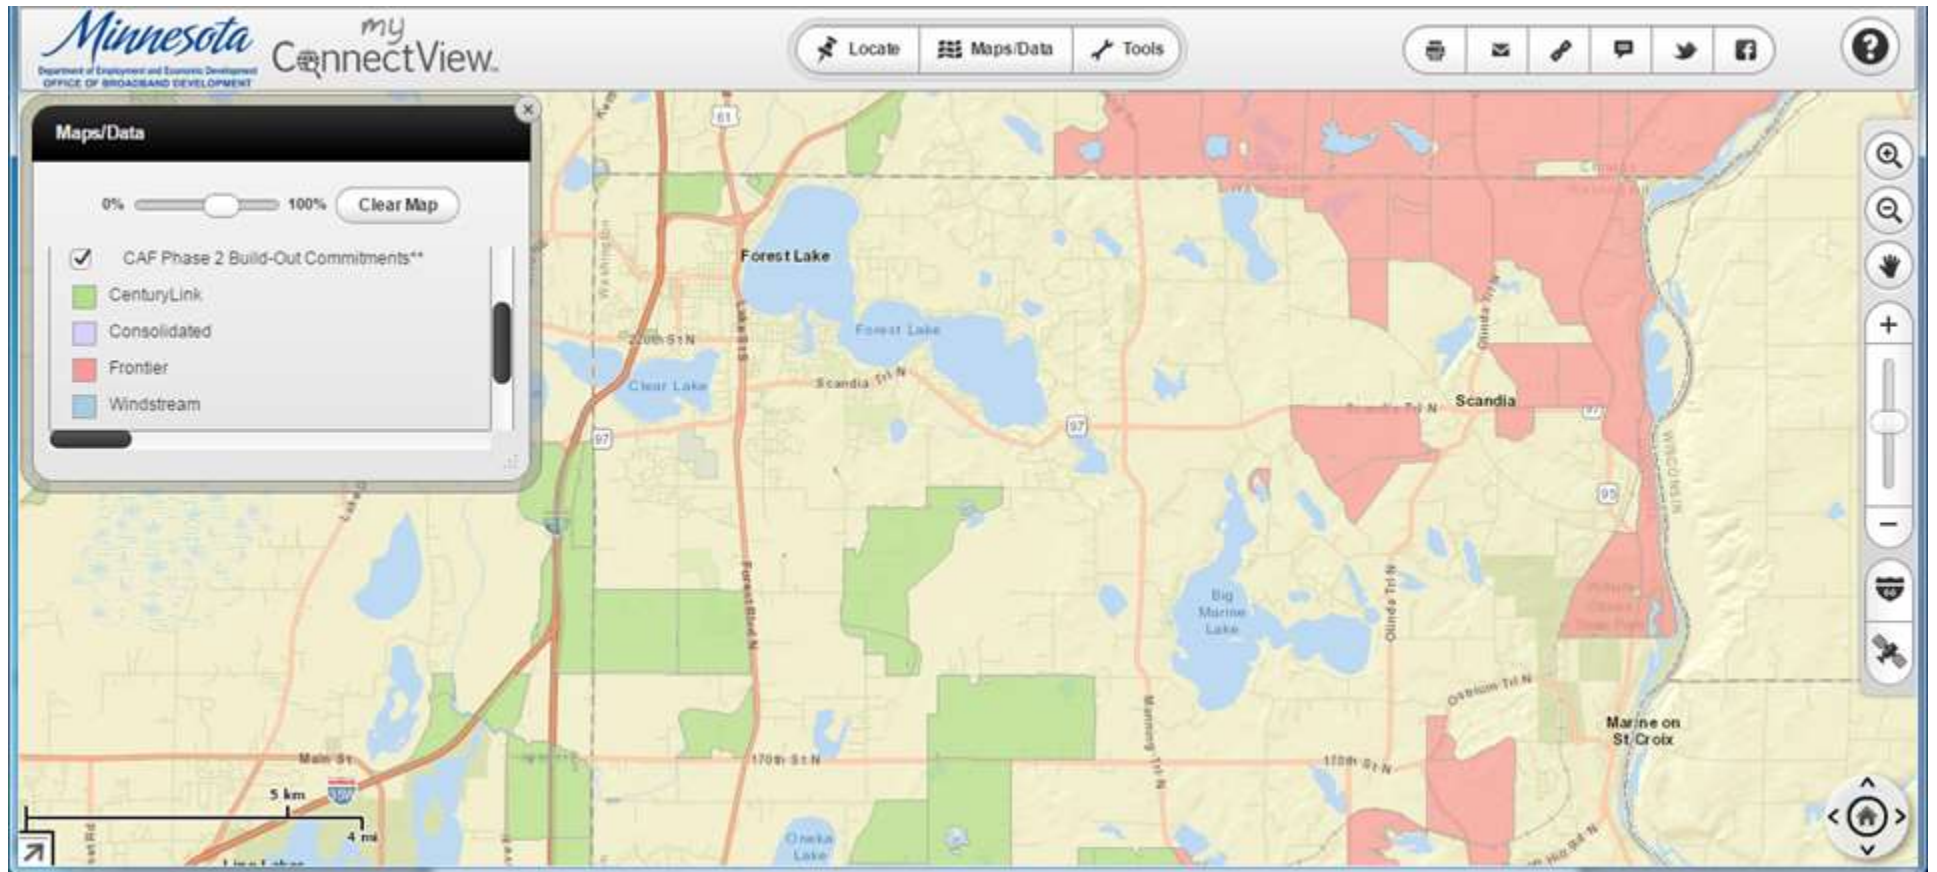

This map shows the area within the Scandia-Marine Exchange (phone numbers 651-433-xxxx).

Frontier indicated their planned upgrades will be for the entire exchange.

This map shows the areas where DSL service is currently available (in Purple).

Only a small portion of Scandia does not have DSL available today.

This map shows the areas where Connect America Fund grants have been awarded.

Pink is the area Frontier has been given grant funding.

This map shows the overlay of existing DSL coverage and the Frontier Grant expansion areas.

It looks to me that this covers almost every home and business in Scandia.

This map shows the areas where High Speed Internet is currently available (in Pink).

Expanding this area will require additional talks with Frontier and Mid Continent Communications.