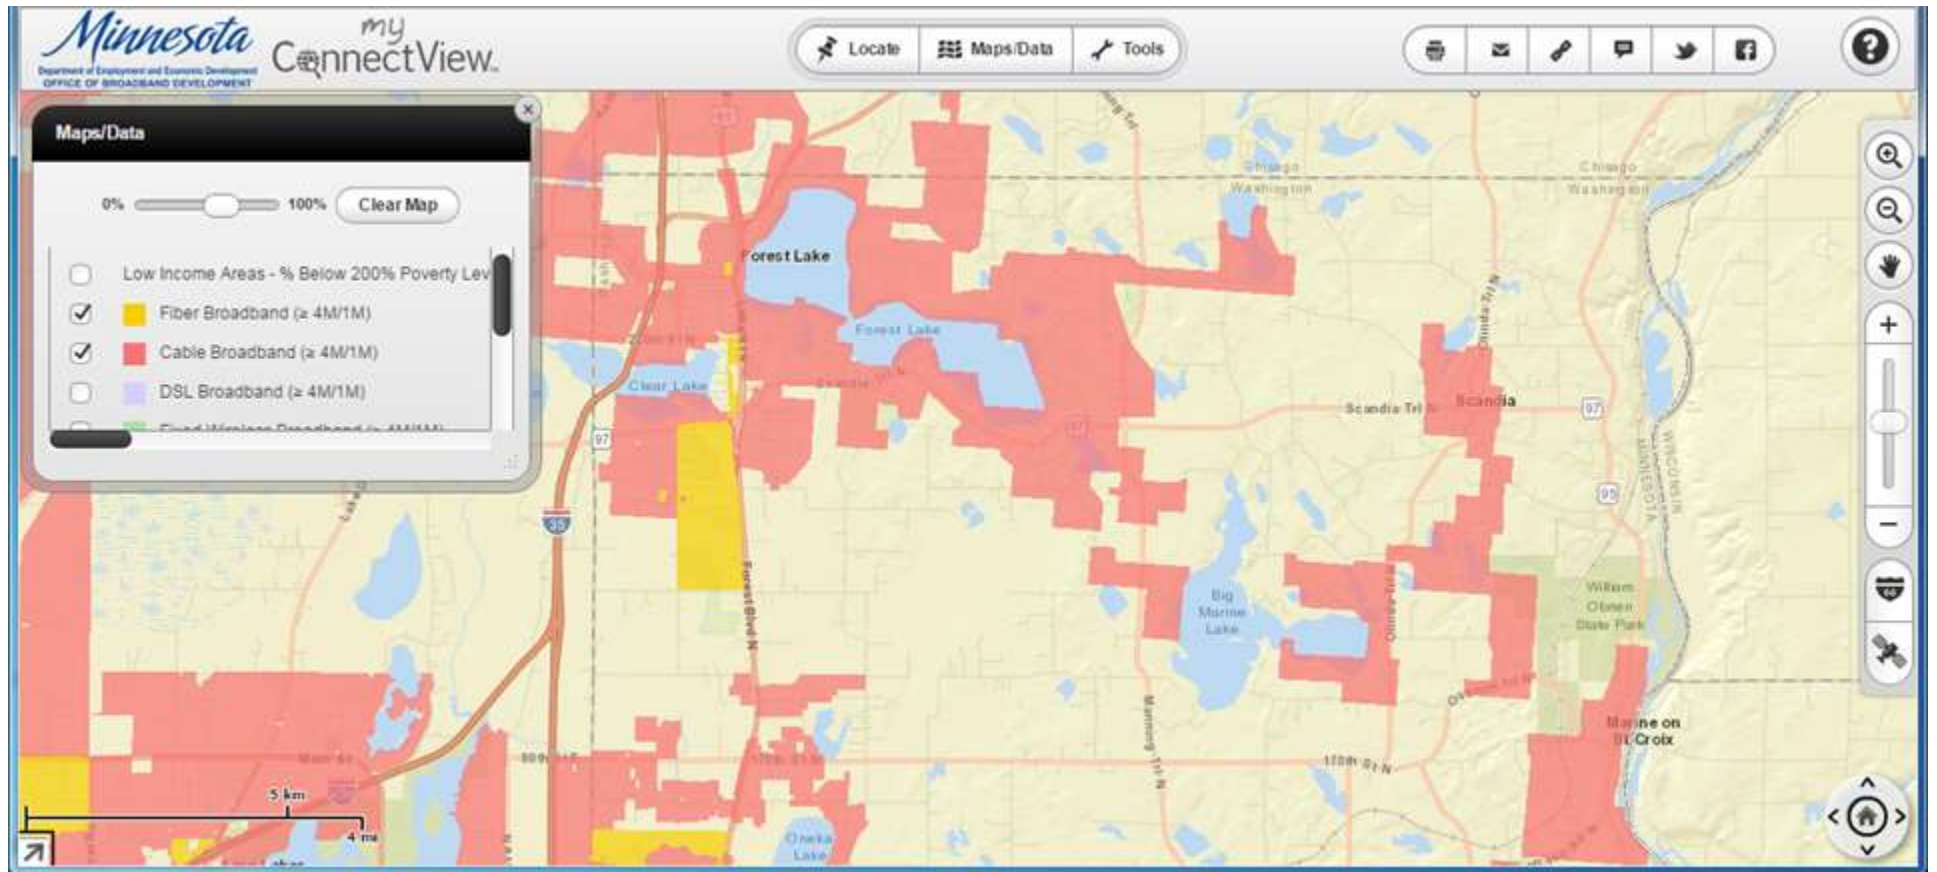

This map shows the area within the Scandia-Marine Exchange (phone numbers 651-433-xxxx).

Frontier indicated their planned upgrades will be for the entire exchange.

This map shows the areas where DSL service is currently available (in Purple).

Only a small portion of Scandia does not have DSL available today.

This map shows the areas where Connect America Fund grants have been awarded.

Pink is the area Frontier has been given grant funding.

This map shows the overlay of existing DSL coverage and the Frontier Grant expansion areas.

It looks to me that this covers almost every home and business in Scandia.

This map shows the areas where High Speed Internet is currently available (in Pink).

Expanding this area will require additional talks with Frontier and Mid Continent Communications.