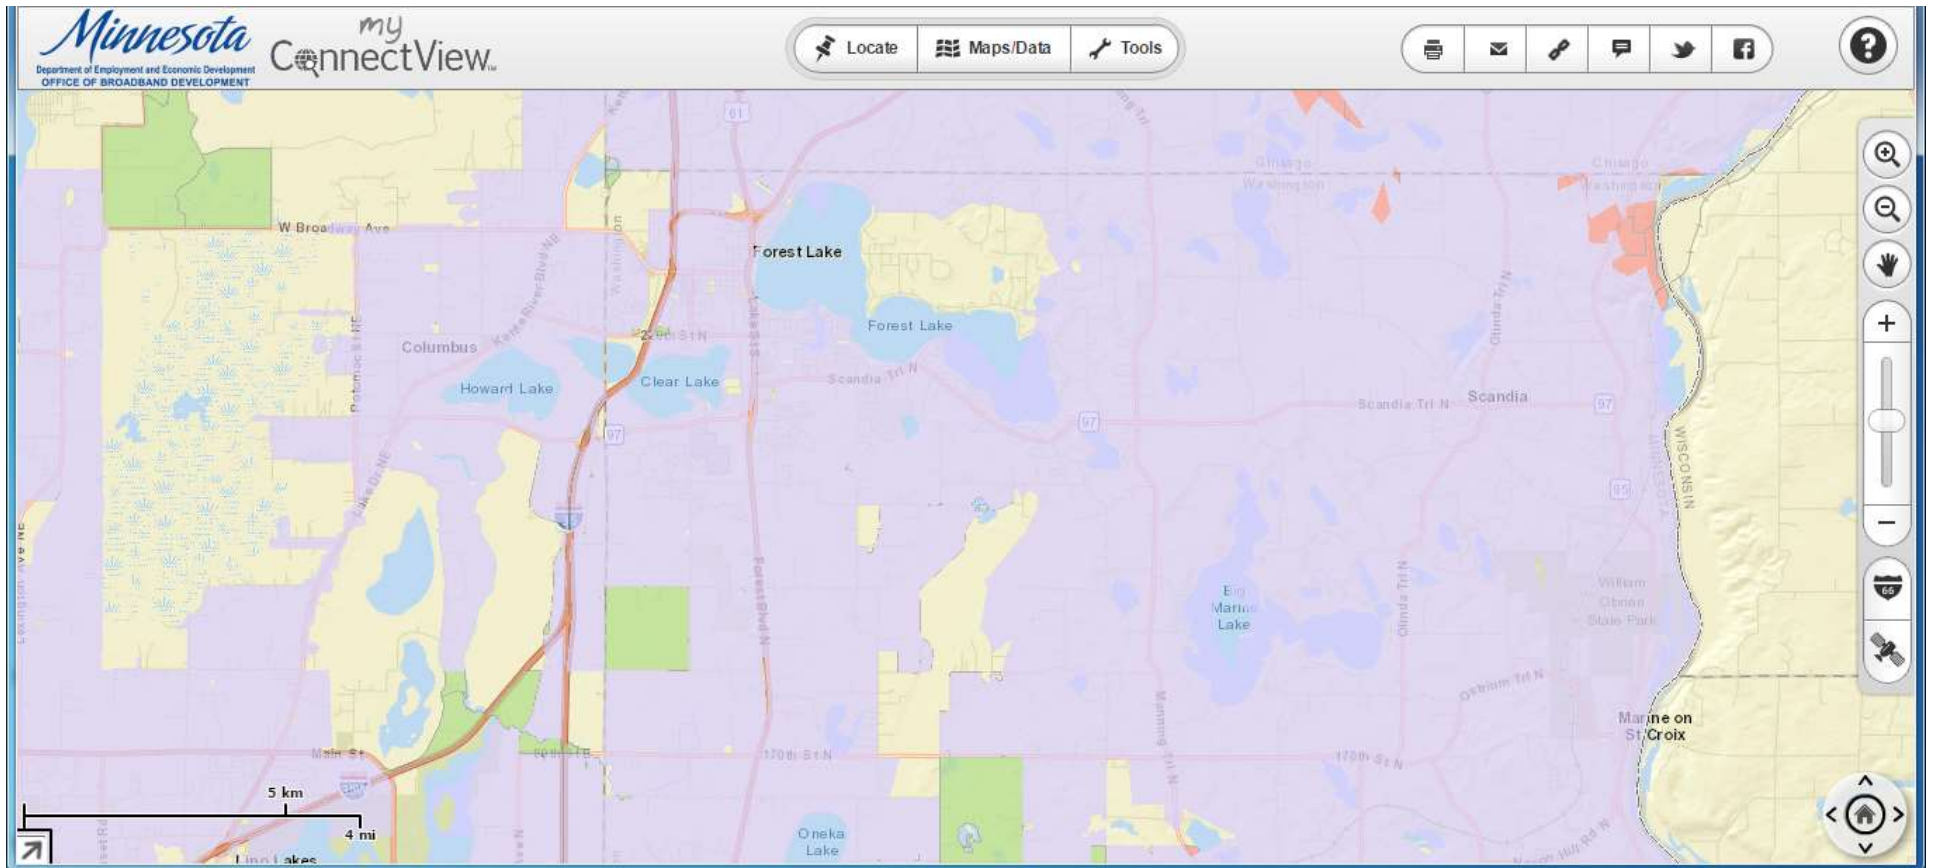

This map shows the area within the Scandia-Marine Exchange (phone numbers 651-433-xxxx).

Frontier indicated their planned upgrades will be for the entire exchange.

This map shows the areas where DSL service is currently available (in Purple).

Only a small portion of Scandia does not have DSL available today.

This map shows the areas where Connect America Fund grants have been awarded.

Pink is the area Frontier has been given grant funding.

This map shows the overlay of existing DSL coverage and the Frontier Grant expansion areas.

It looks to me that this covers almost every home and business in Scandia.

This map shows the areas where High Speed Internet is currently available (in Pink).

Expanding this area will require additional talks with Frontier and Mid Continent Communications.